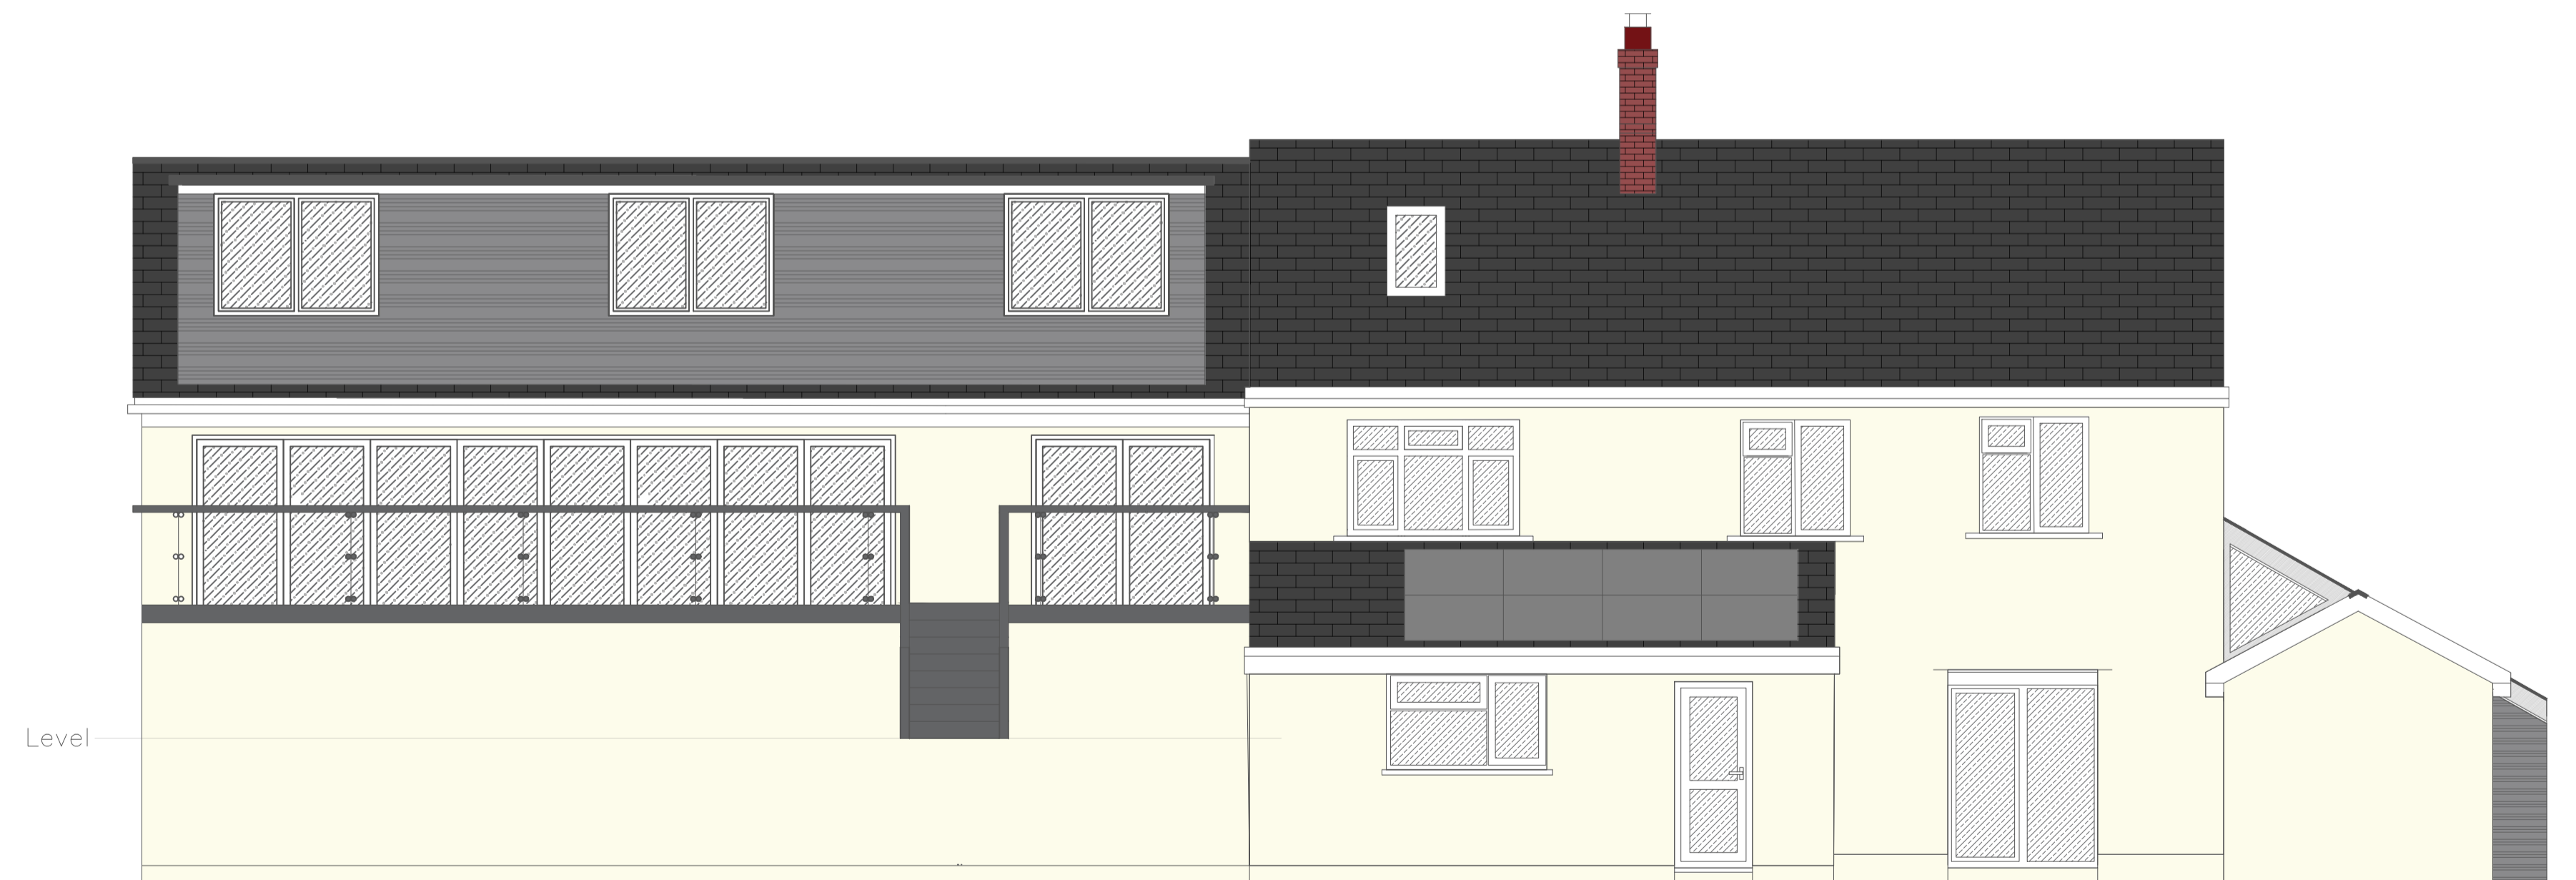

West Elevation

project
The Craft
Glanhyd Road
Pontardawe SA8 4RJ

title
Concept 3 Elevations

status
Design Stage 2

date
August 2022

scale
A1 @ 1:60

draw no.
014

revision
a