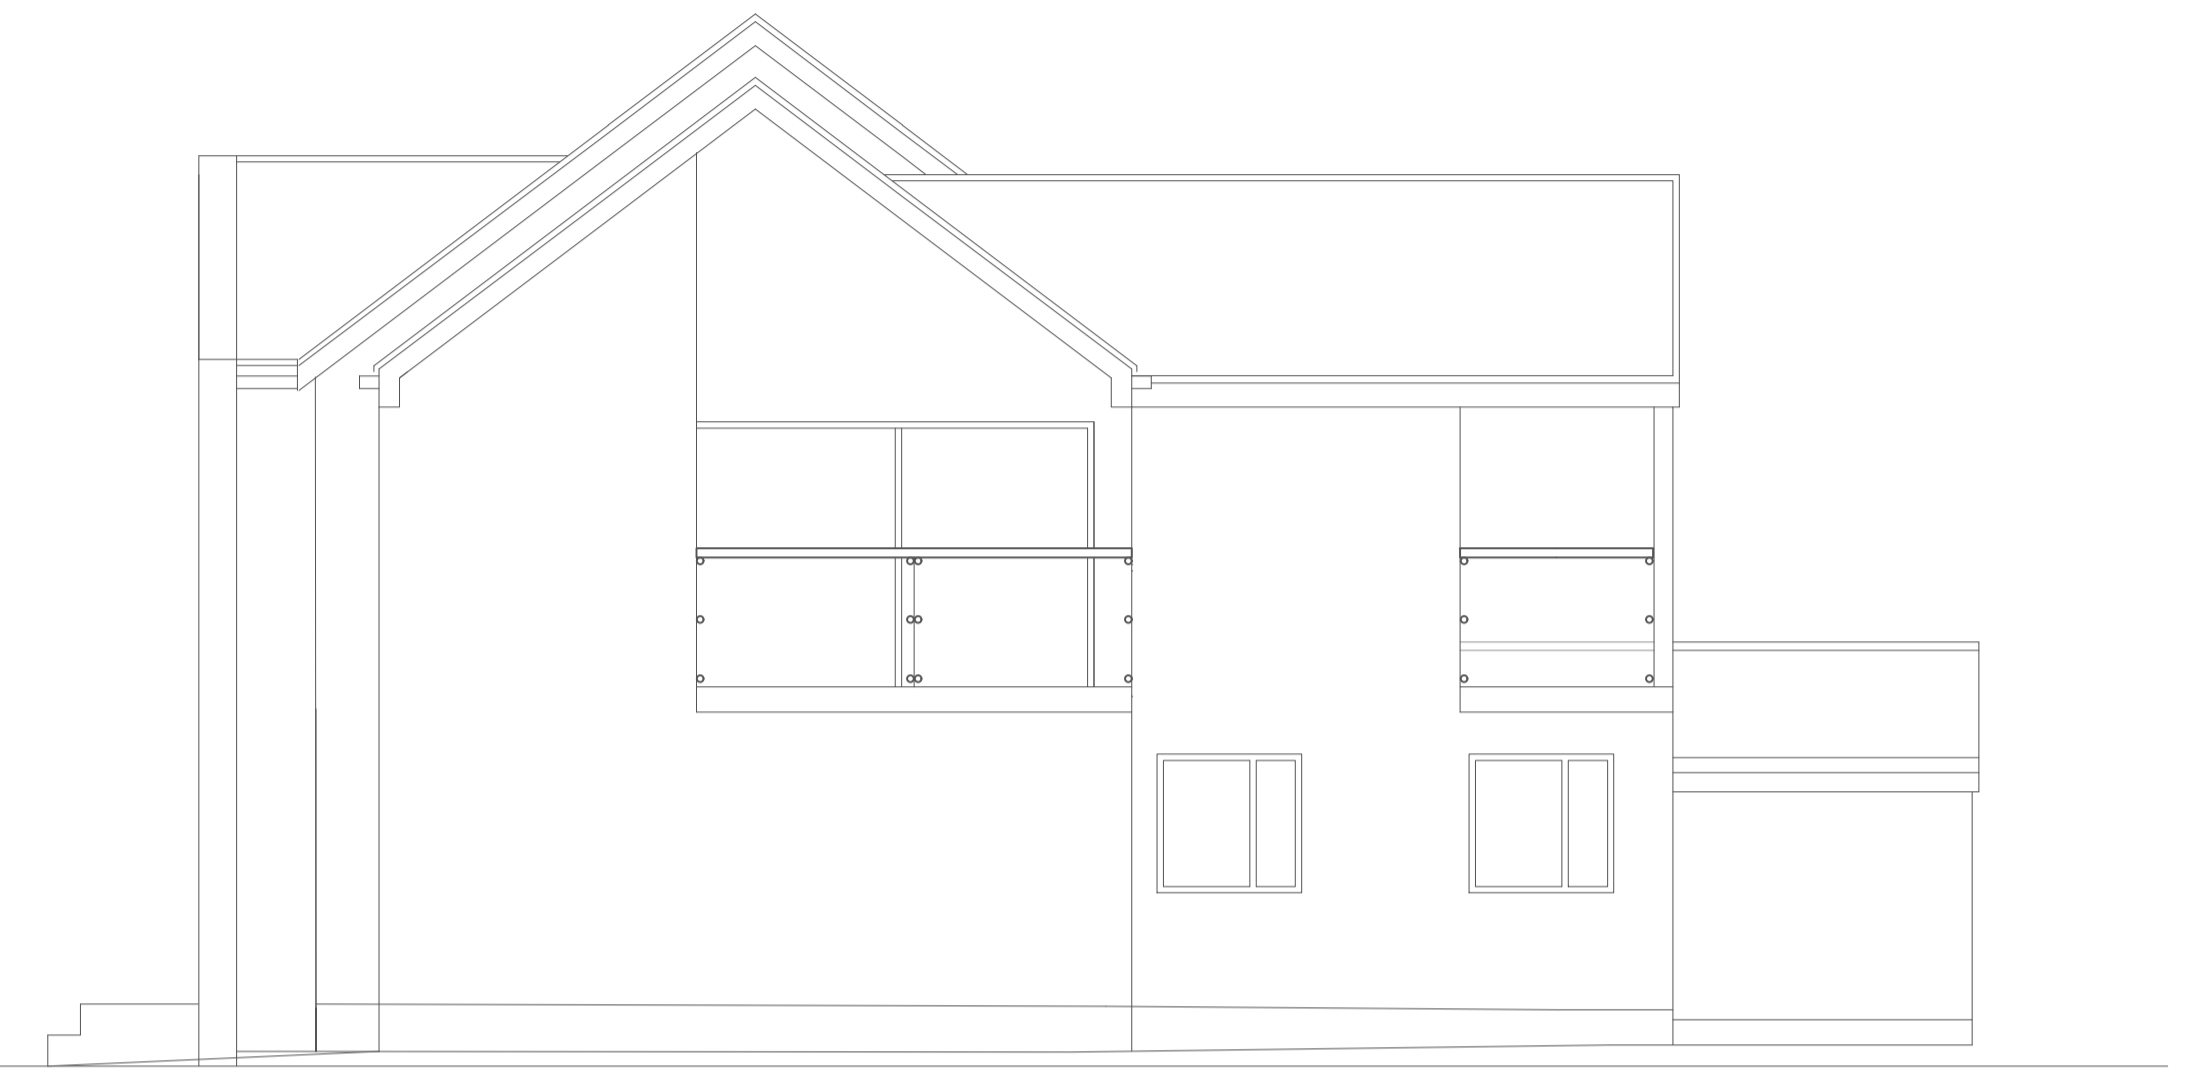

East Elevation