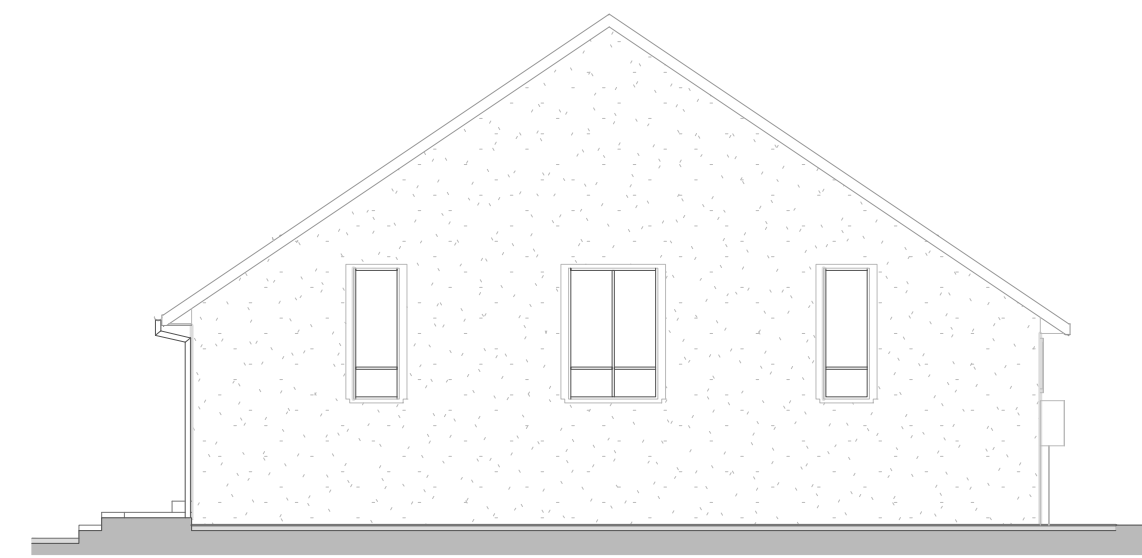

Proposed North-East Facing
Elevation
Scale 1 : 100