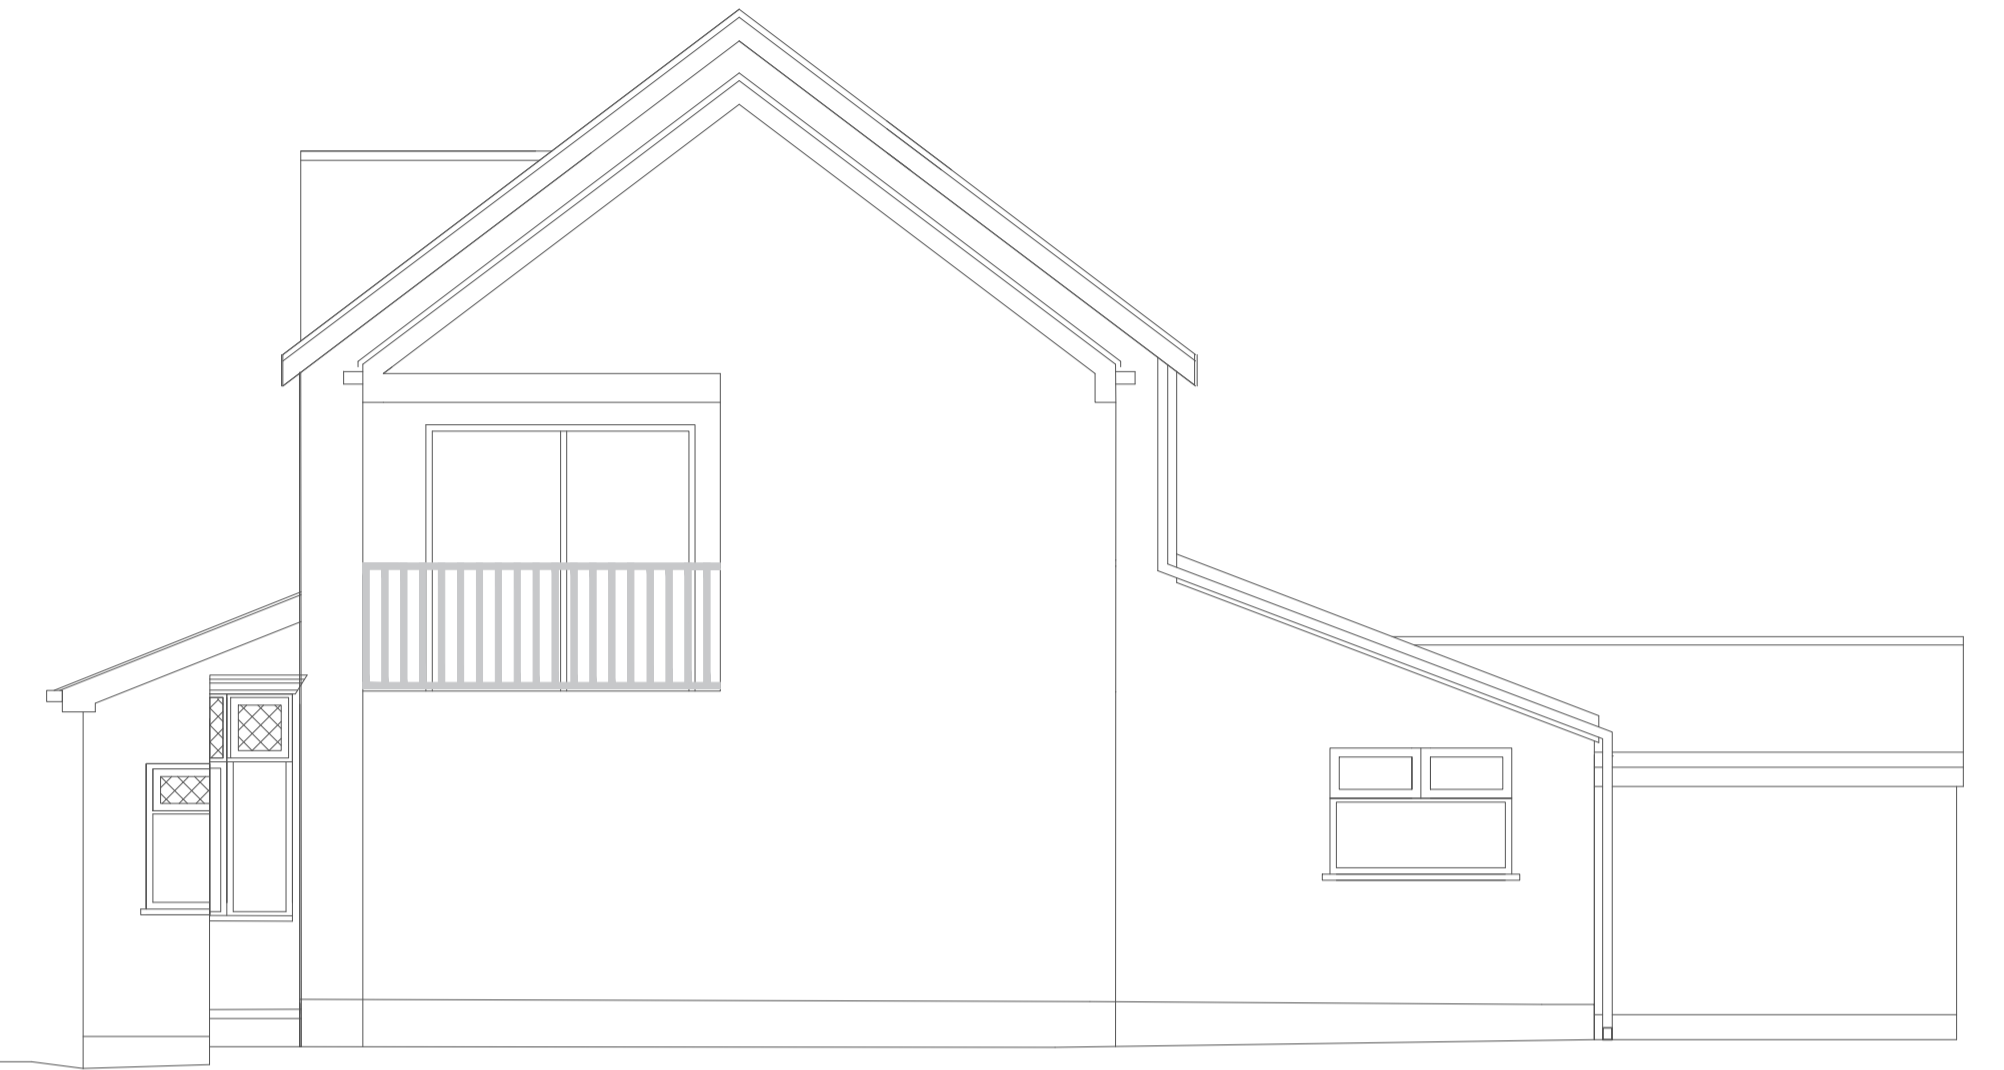

East Elevation