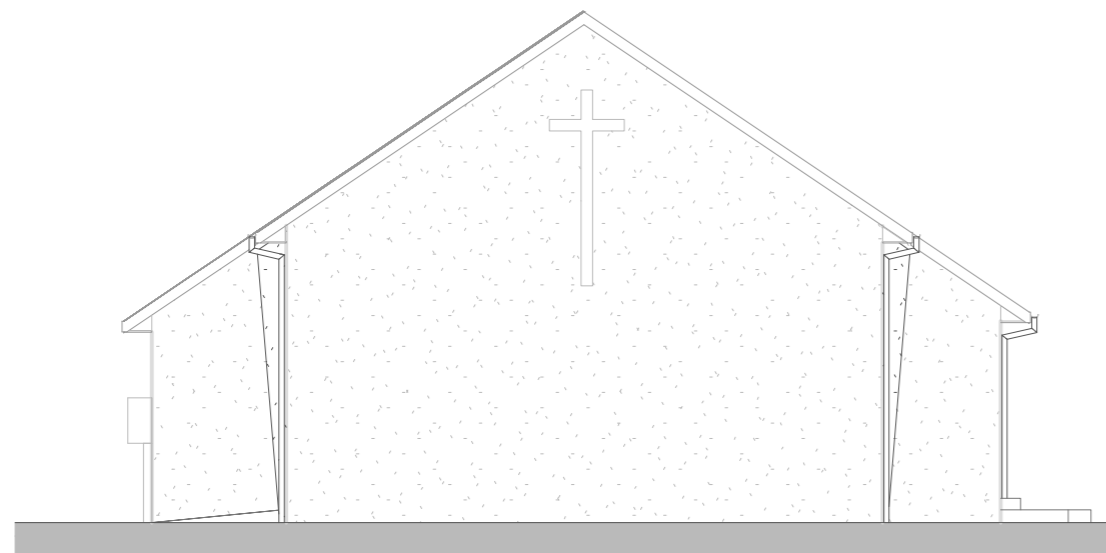

Existing South-West Facing
Elevation
Scale 1 : 100