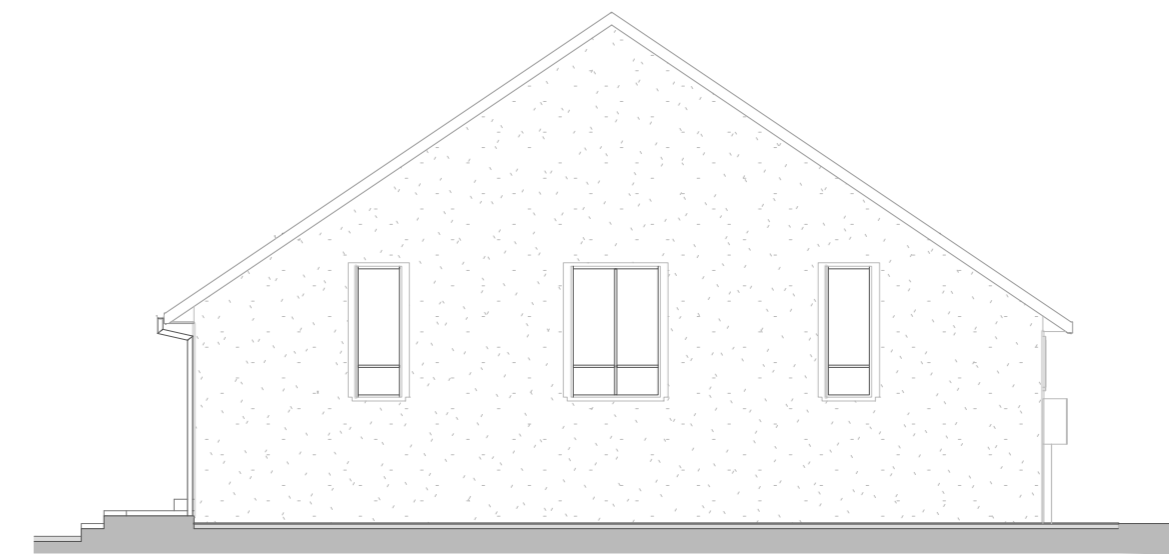

Existing North-East Facing
Elevation
Scale 1 : 100