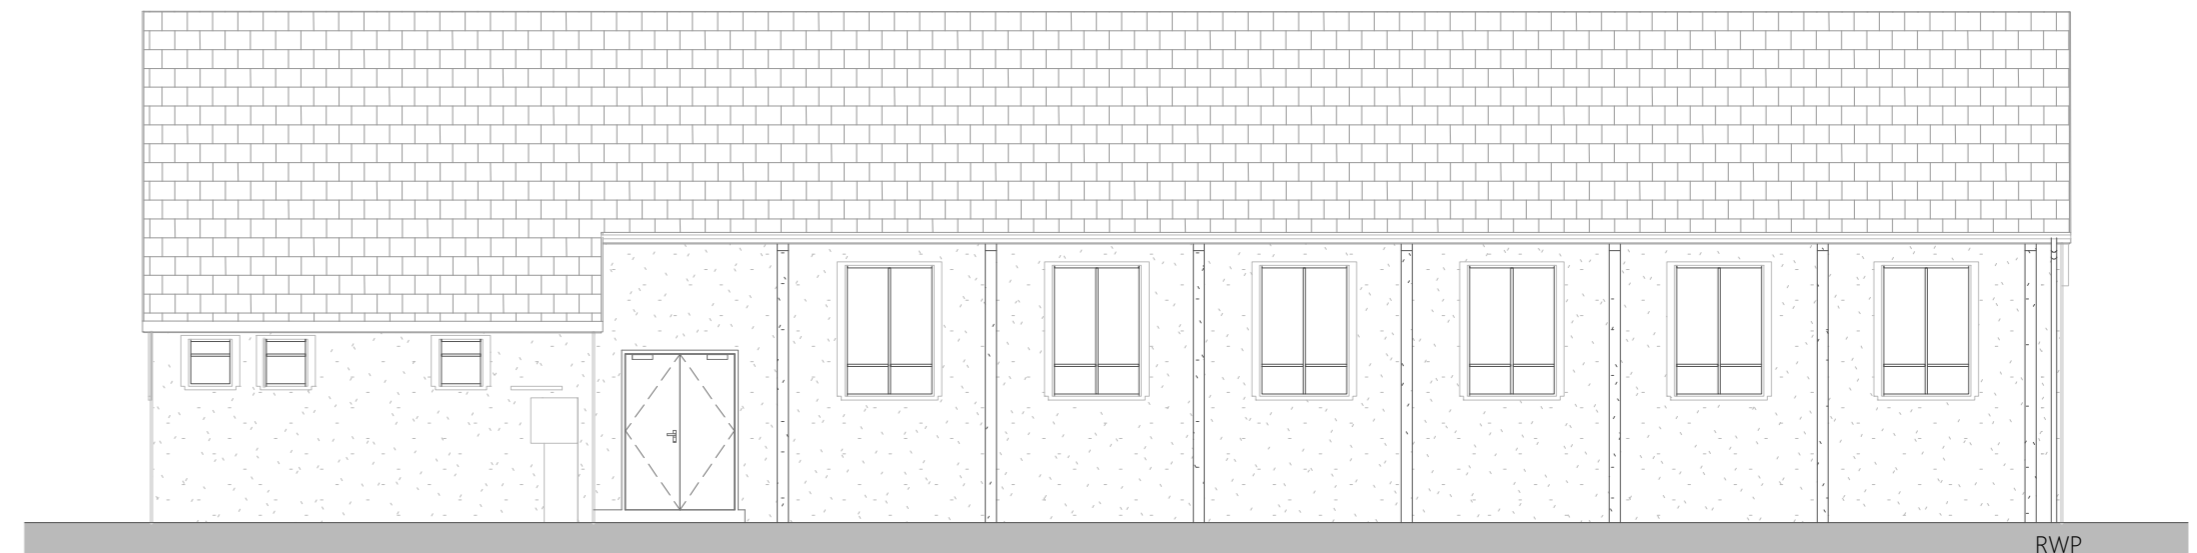

Existing North-West Facing
Elevation
Scale 1 : 100

Stwdio Y Bwthyn
Ynystawe
Swansea SA6 5AB
Tel 01792 732724
studio@starki.co.uk
www.starki.co.uk

project
St. Teilo On The Clase
Hill View Crescent, Clase
Swansea SA6 7HN

file
Existing Elevations

status
Design Stage 3

date
September 2021

dwg no.
004

scale
A2 @ 1:100

revision
b