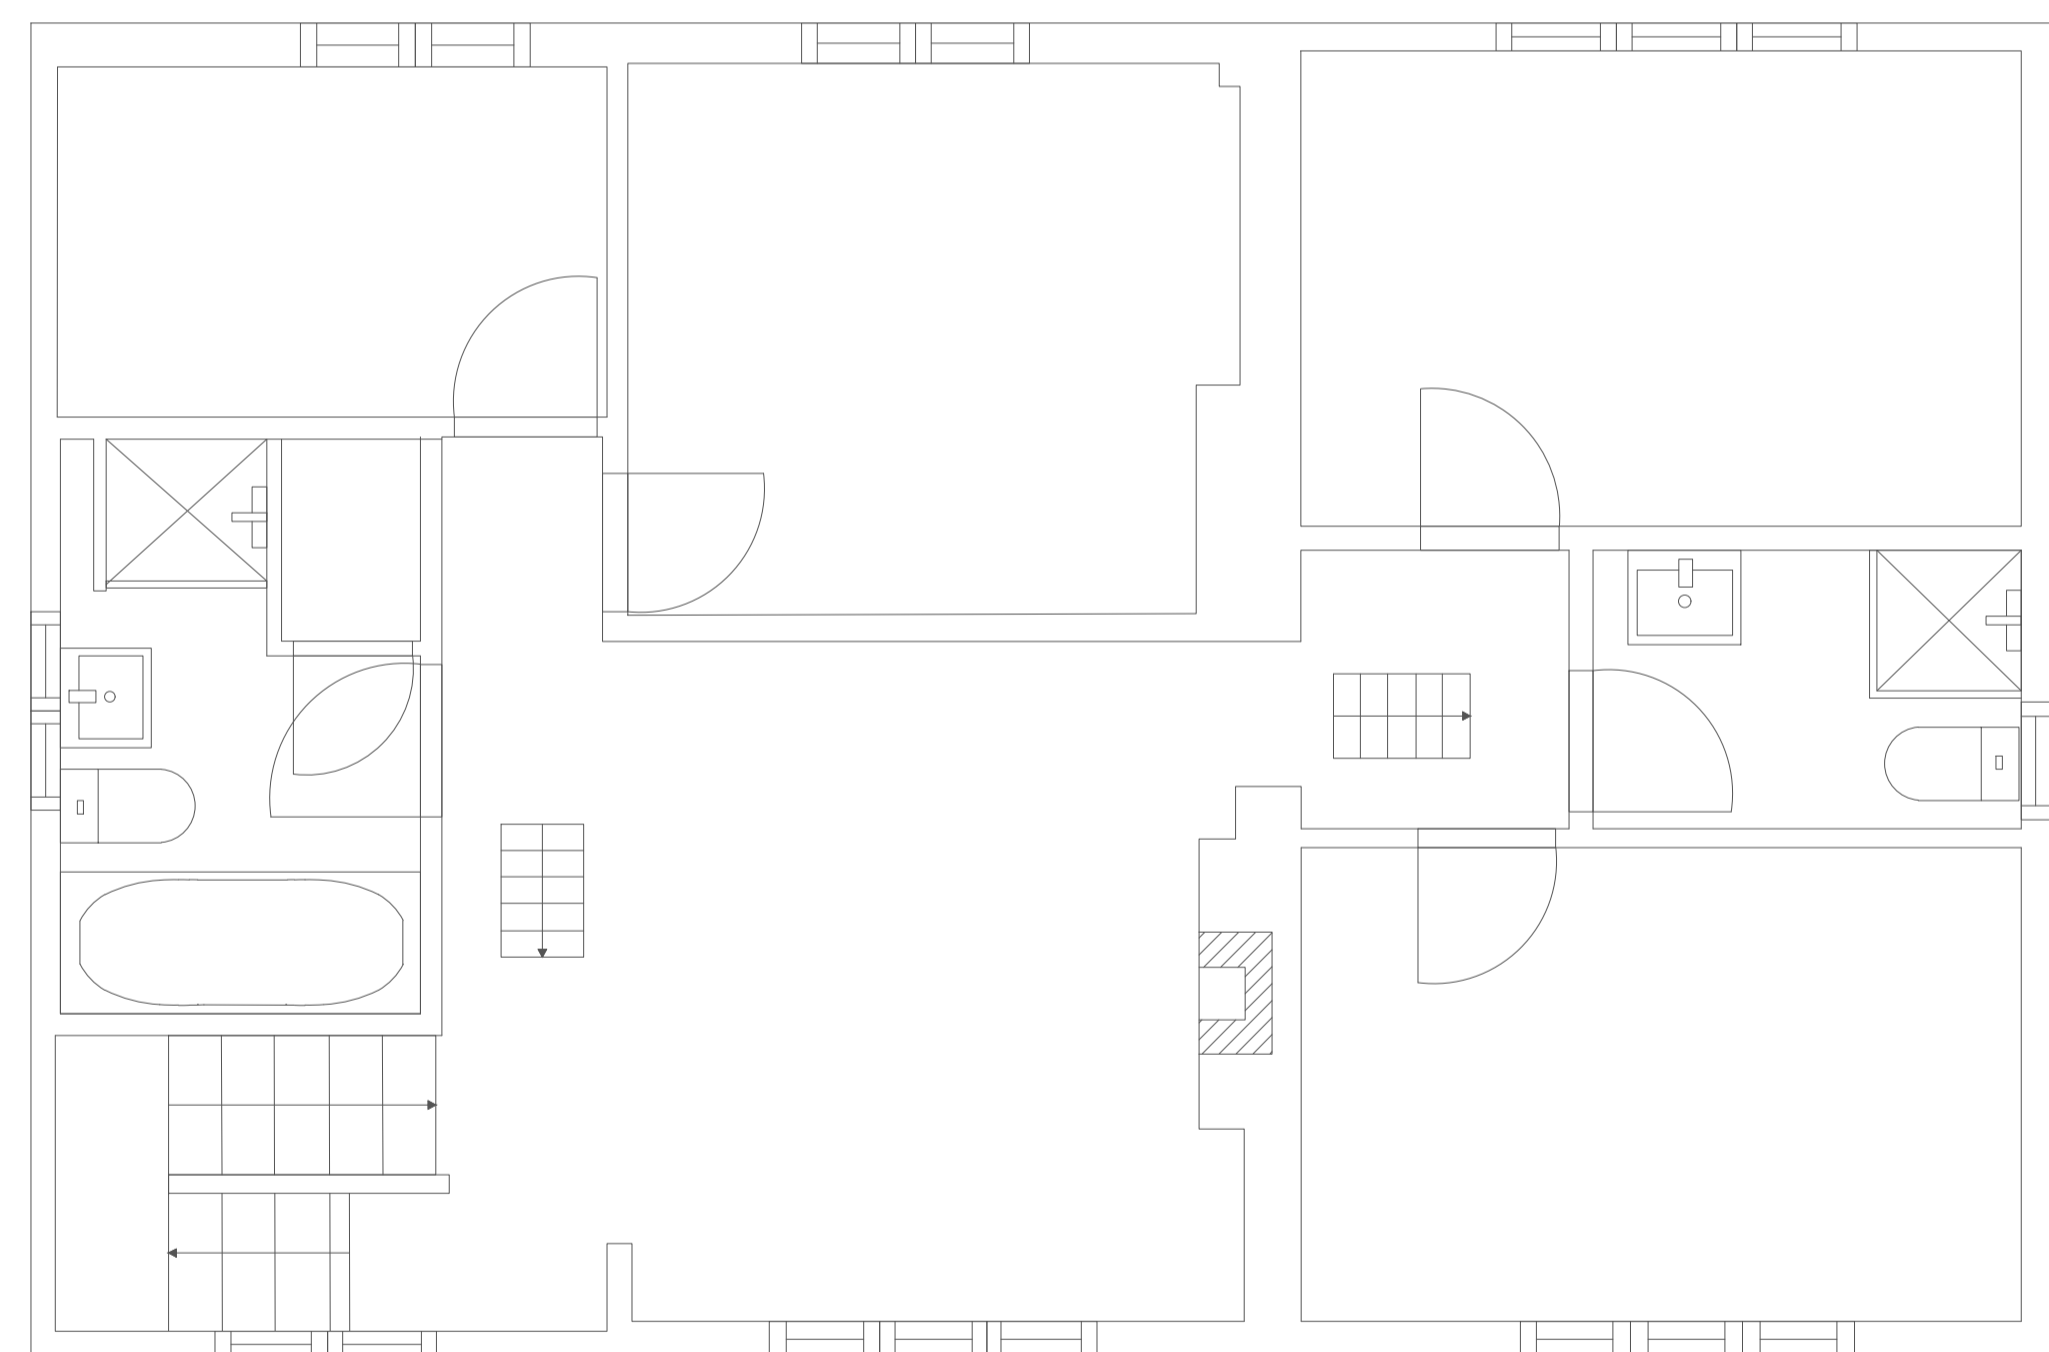

Floor 2

project
The Craft
Glanhyd Road
Pontardawe SA8 4RJ

title
Existing Floor Plans

status
Design Stage 2

date May 2022	dwg no. 001
scale A1 @ 1:40	revision a