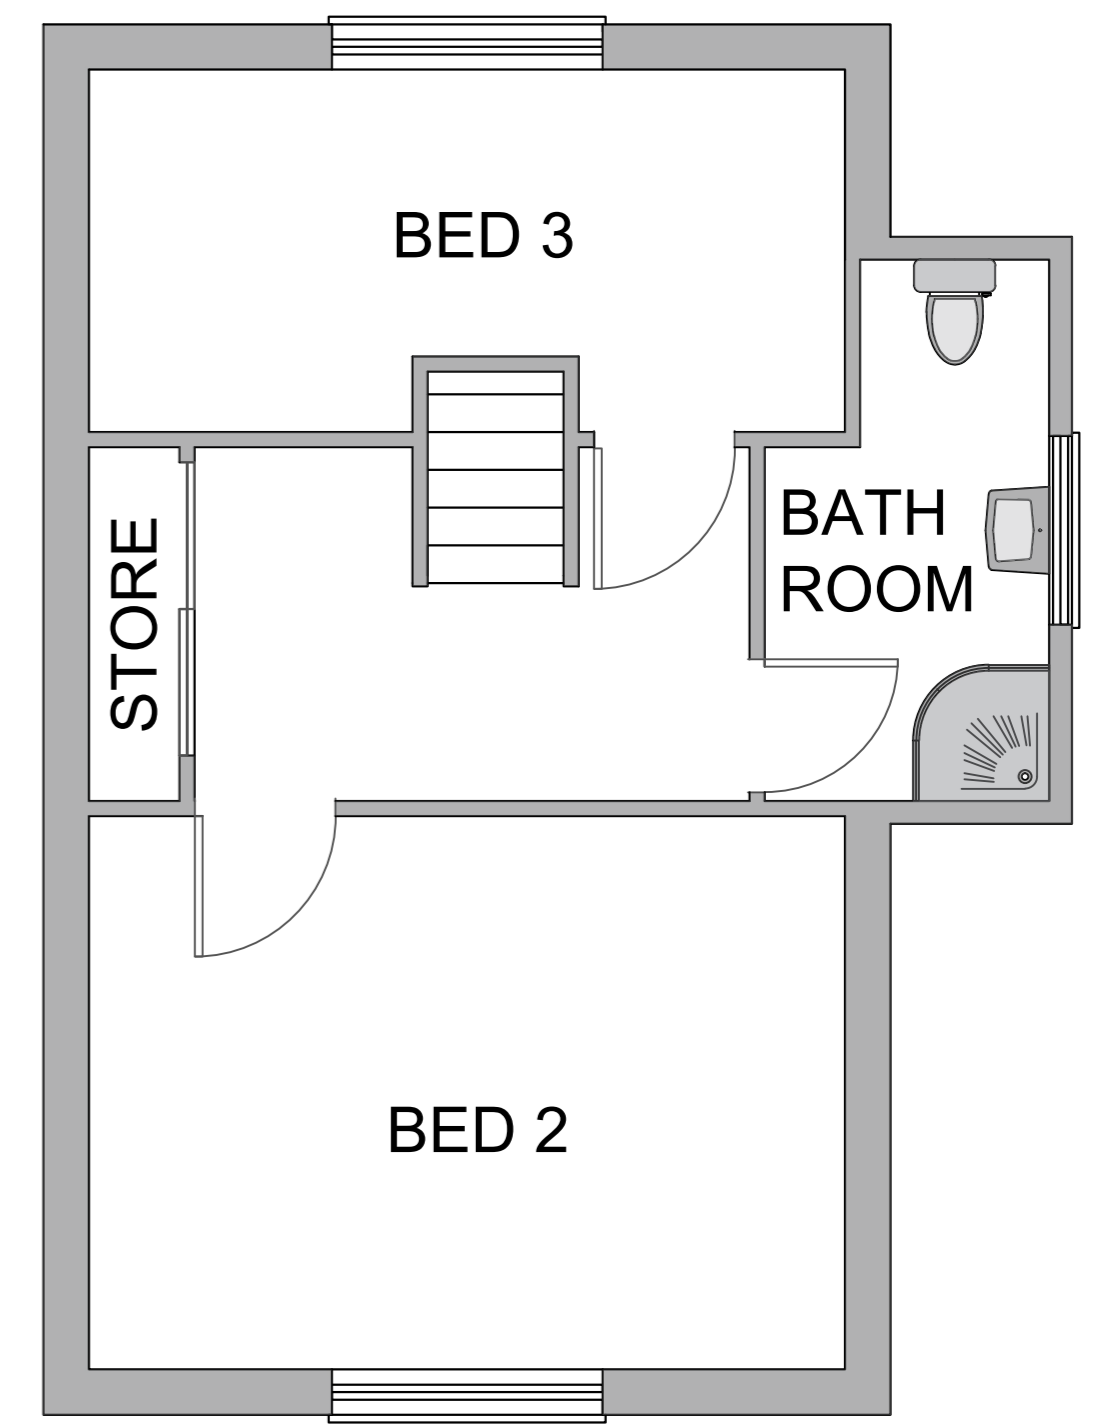

Existing First Floor General Layout
Scale 1:50

Stwrddio Y Bwthyn
Yfnystawe
Swansea SA6 5AB
Tel 01792 732724
studio@starki.co.uk
www.starki.co.uk

project
46 Parklands View
Sketty
Swansea

title
Existing General Layout

status
RIBA Workstage 3

date June 2021 dwg no. 003

scale A2 @ 1:50 revision a