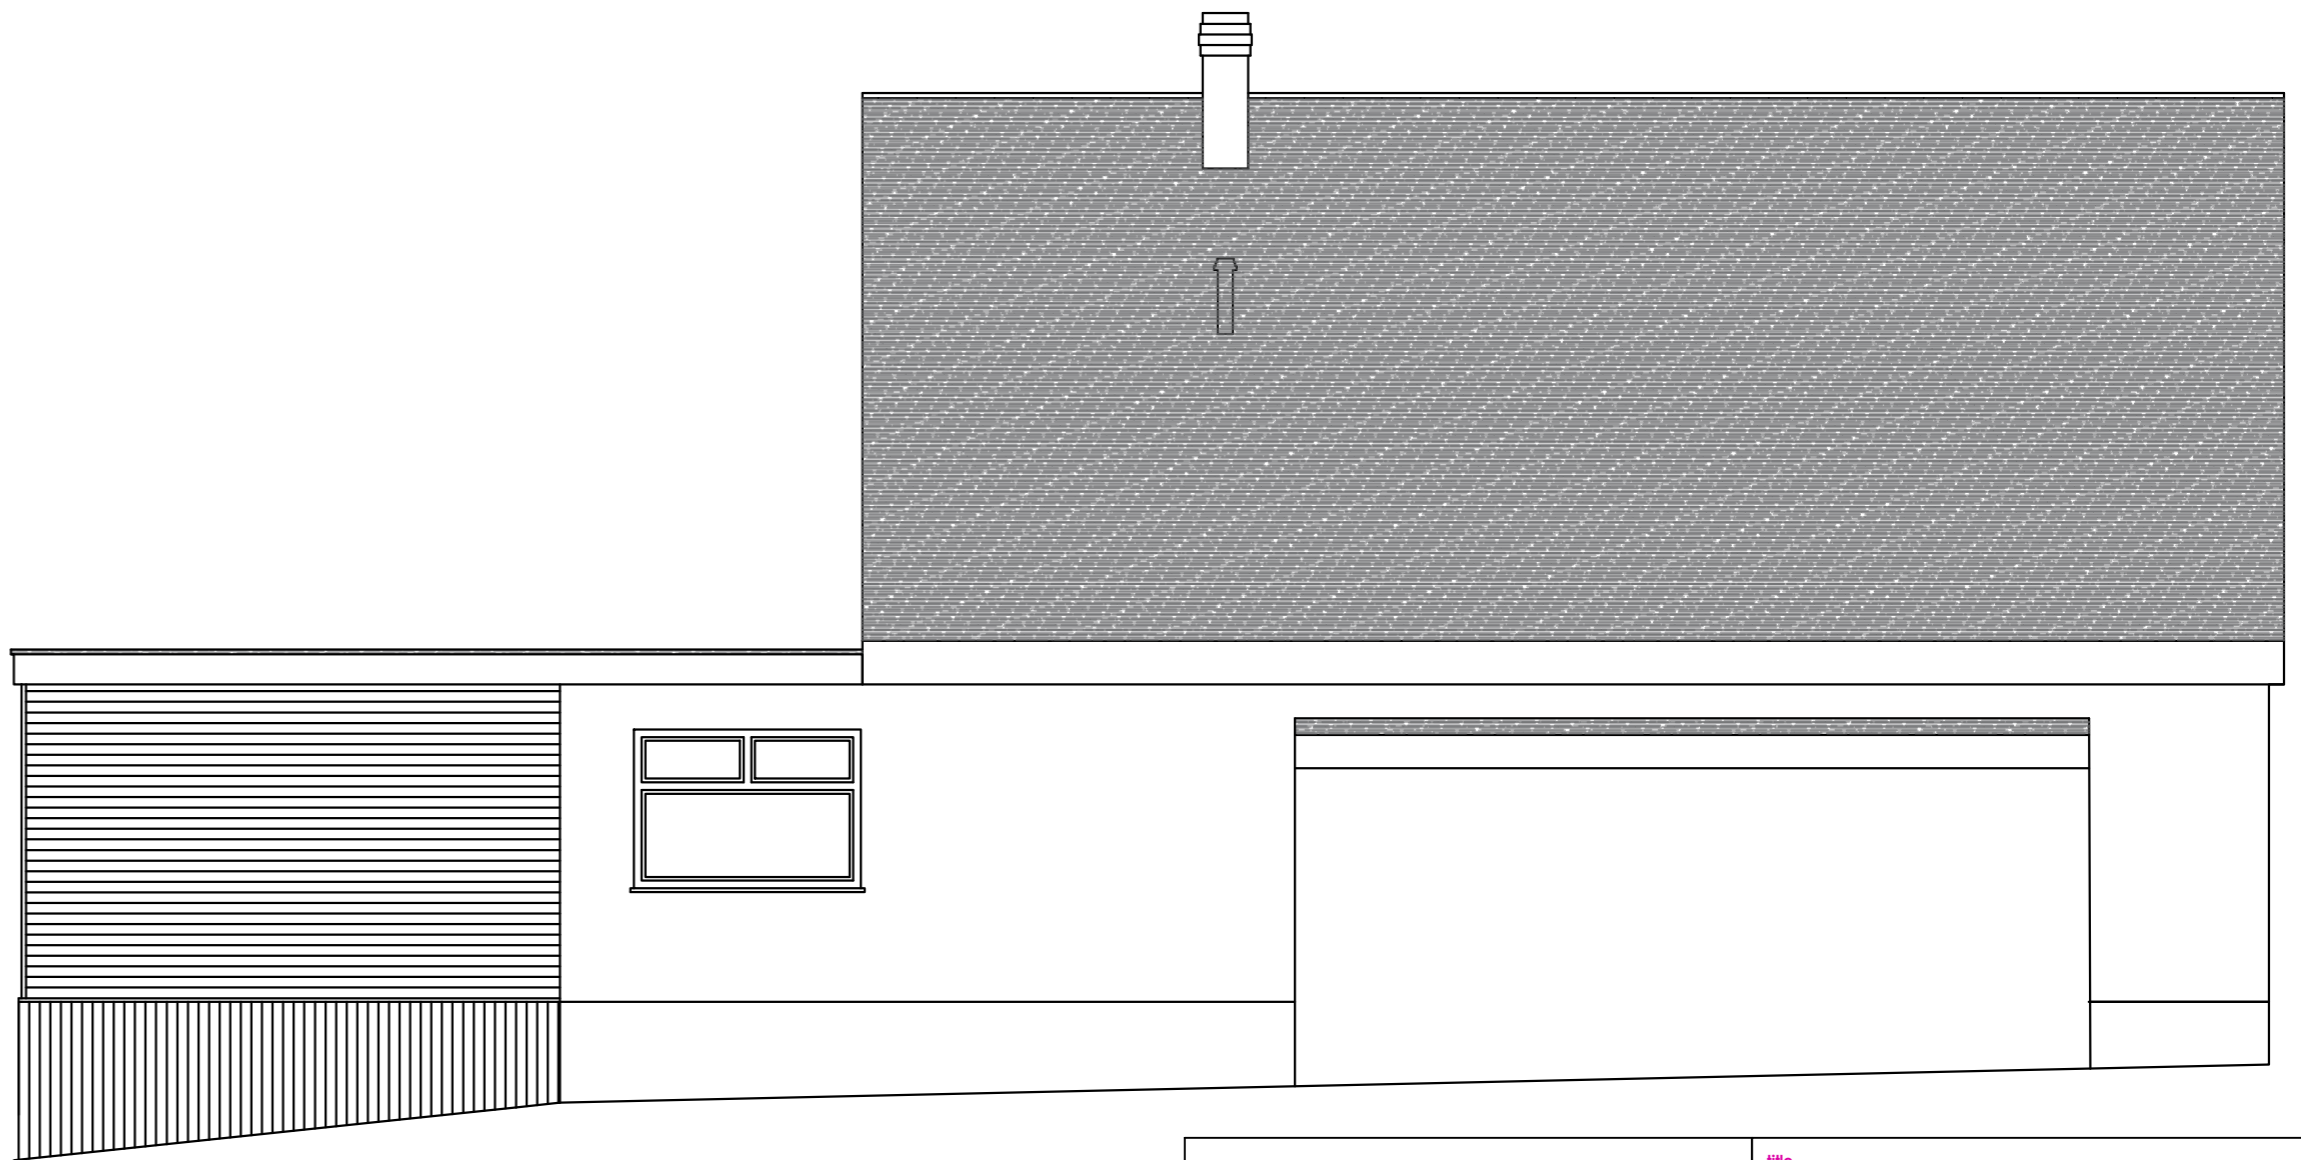

North Facing Elevation
Scale 1:50

Stwdio Y Bwrthyn
Ynystawe
Swansea SA6 5AB
Tel 01792 732724
studio@starki.co.uk
www.starki.co.uk

project
46 Parklands View
Sketty
Swansea

title
Proposed Elevations

status
RIBA Workstage 3

date
May 2021

dwg no.
002

scale
A2 @ 1:50

revision
c