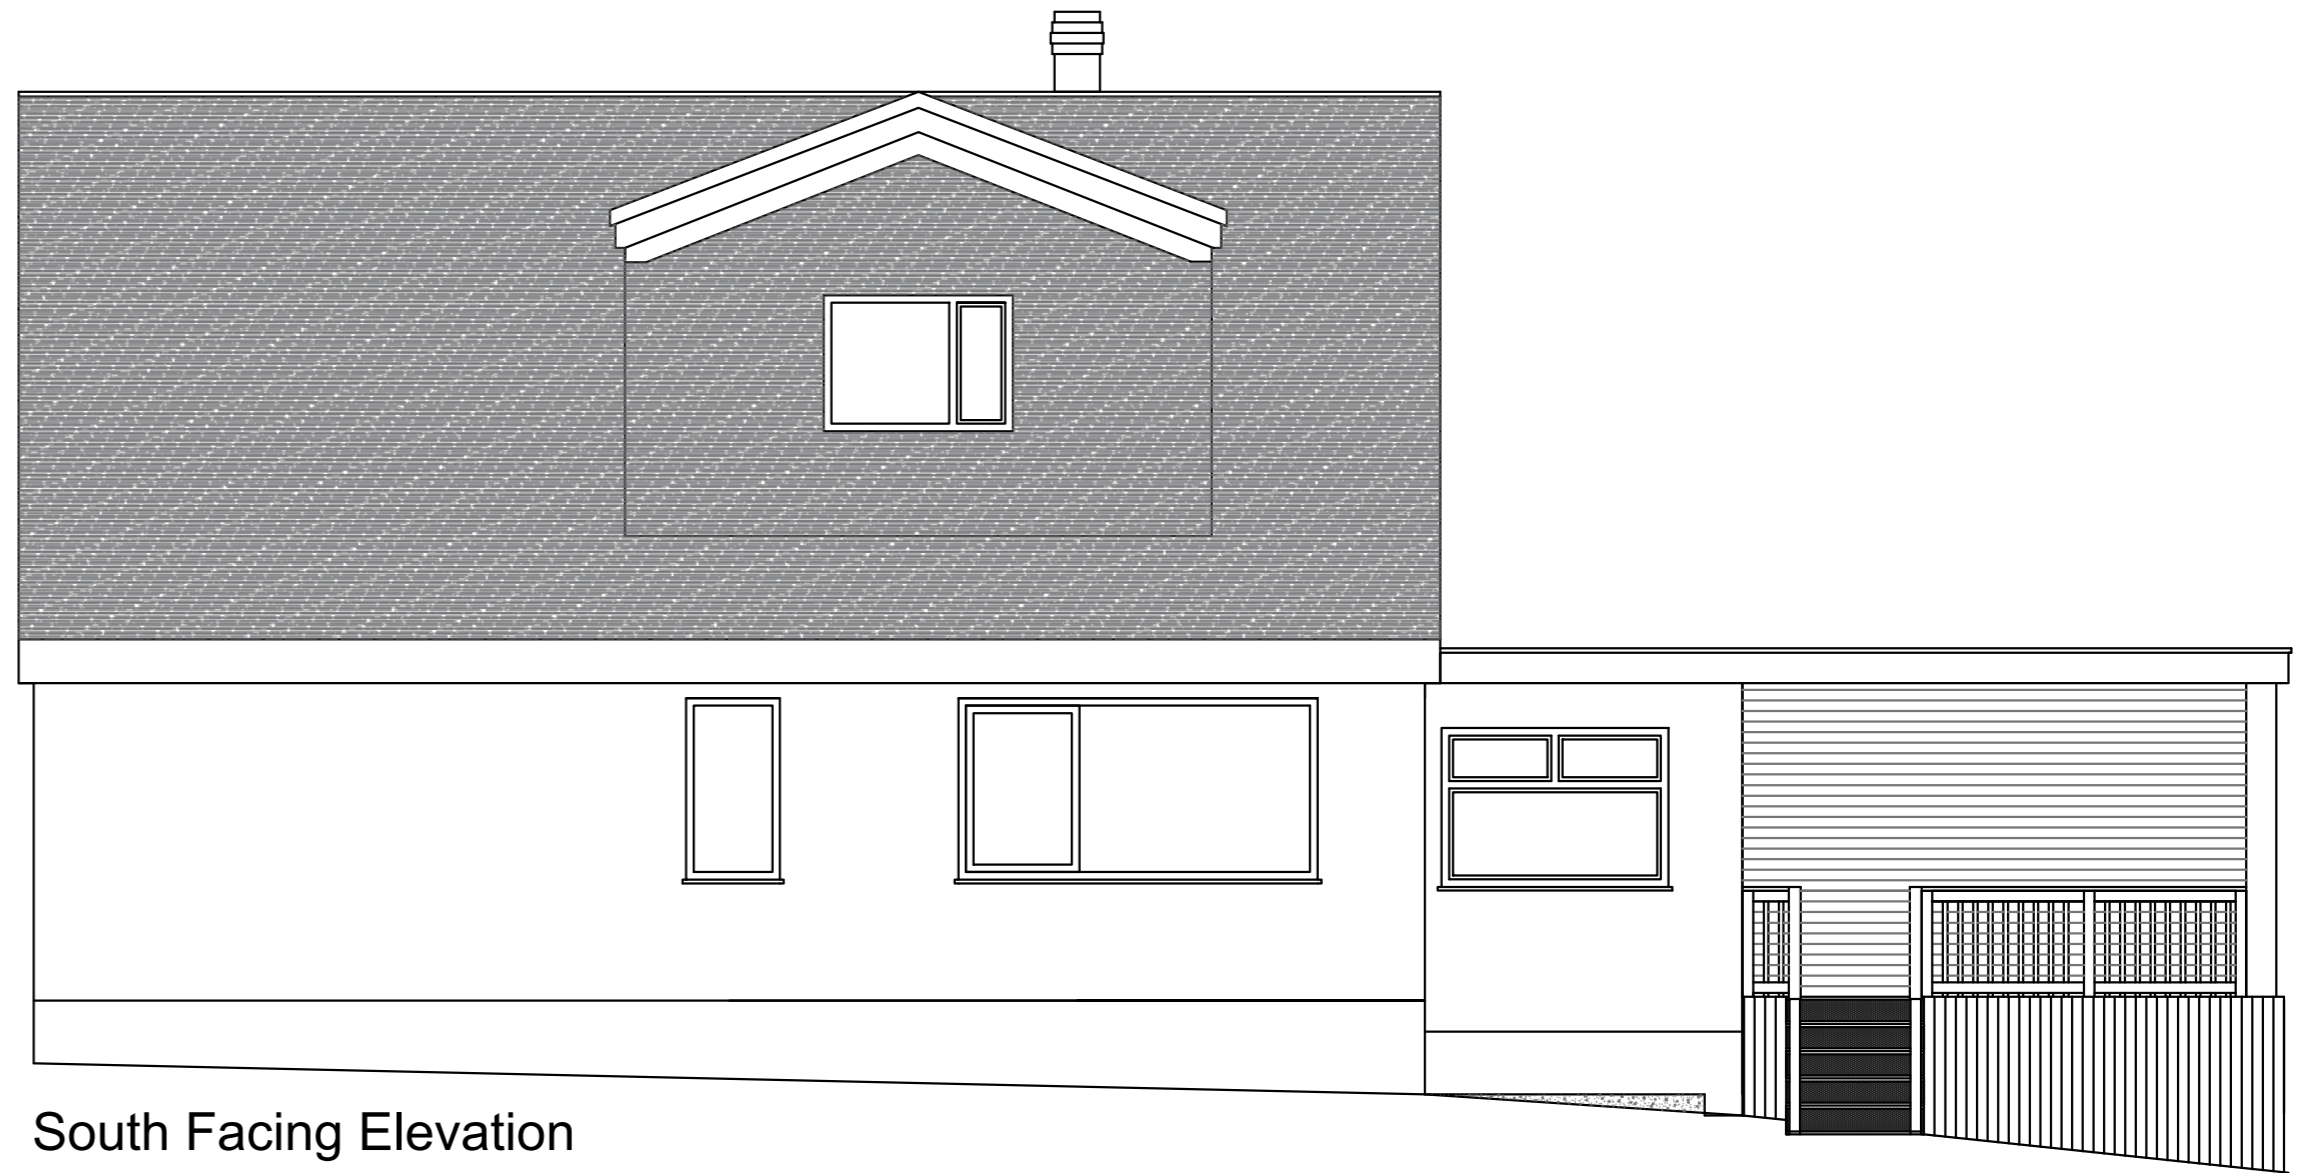

South Facing Elevation
Scale 1:50