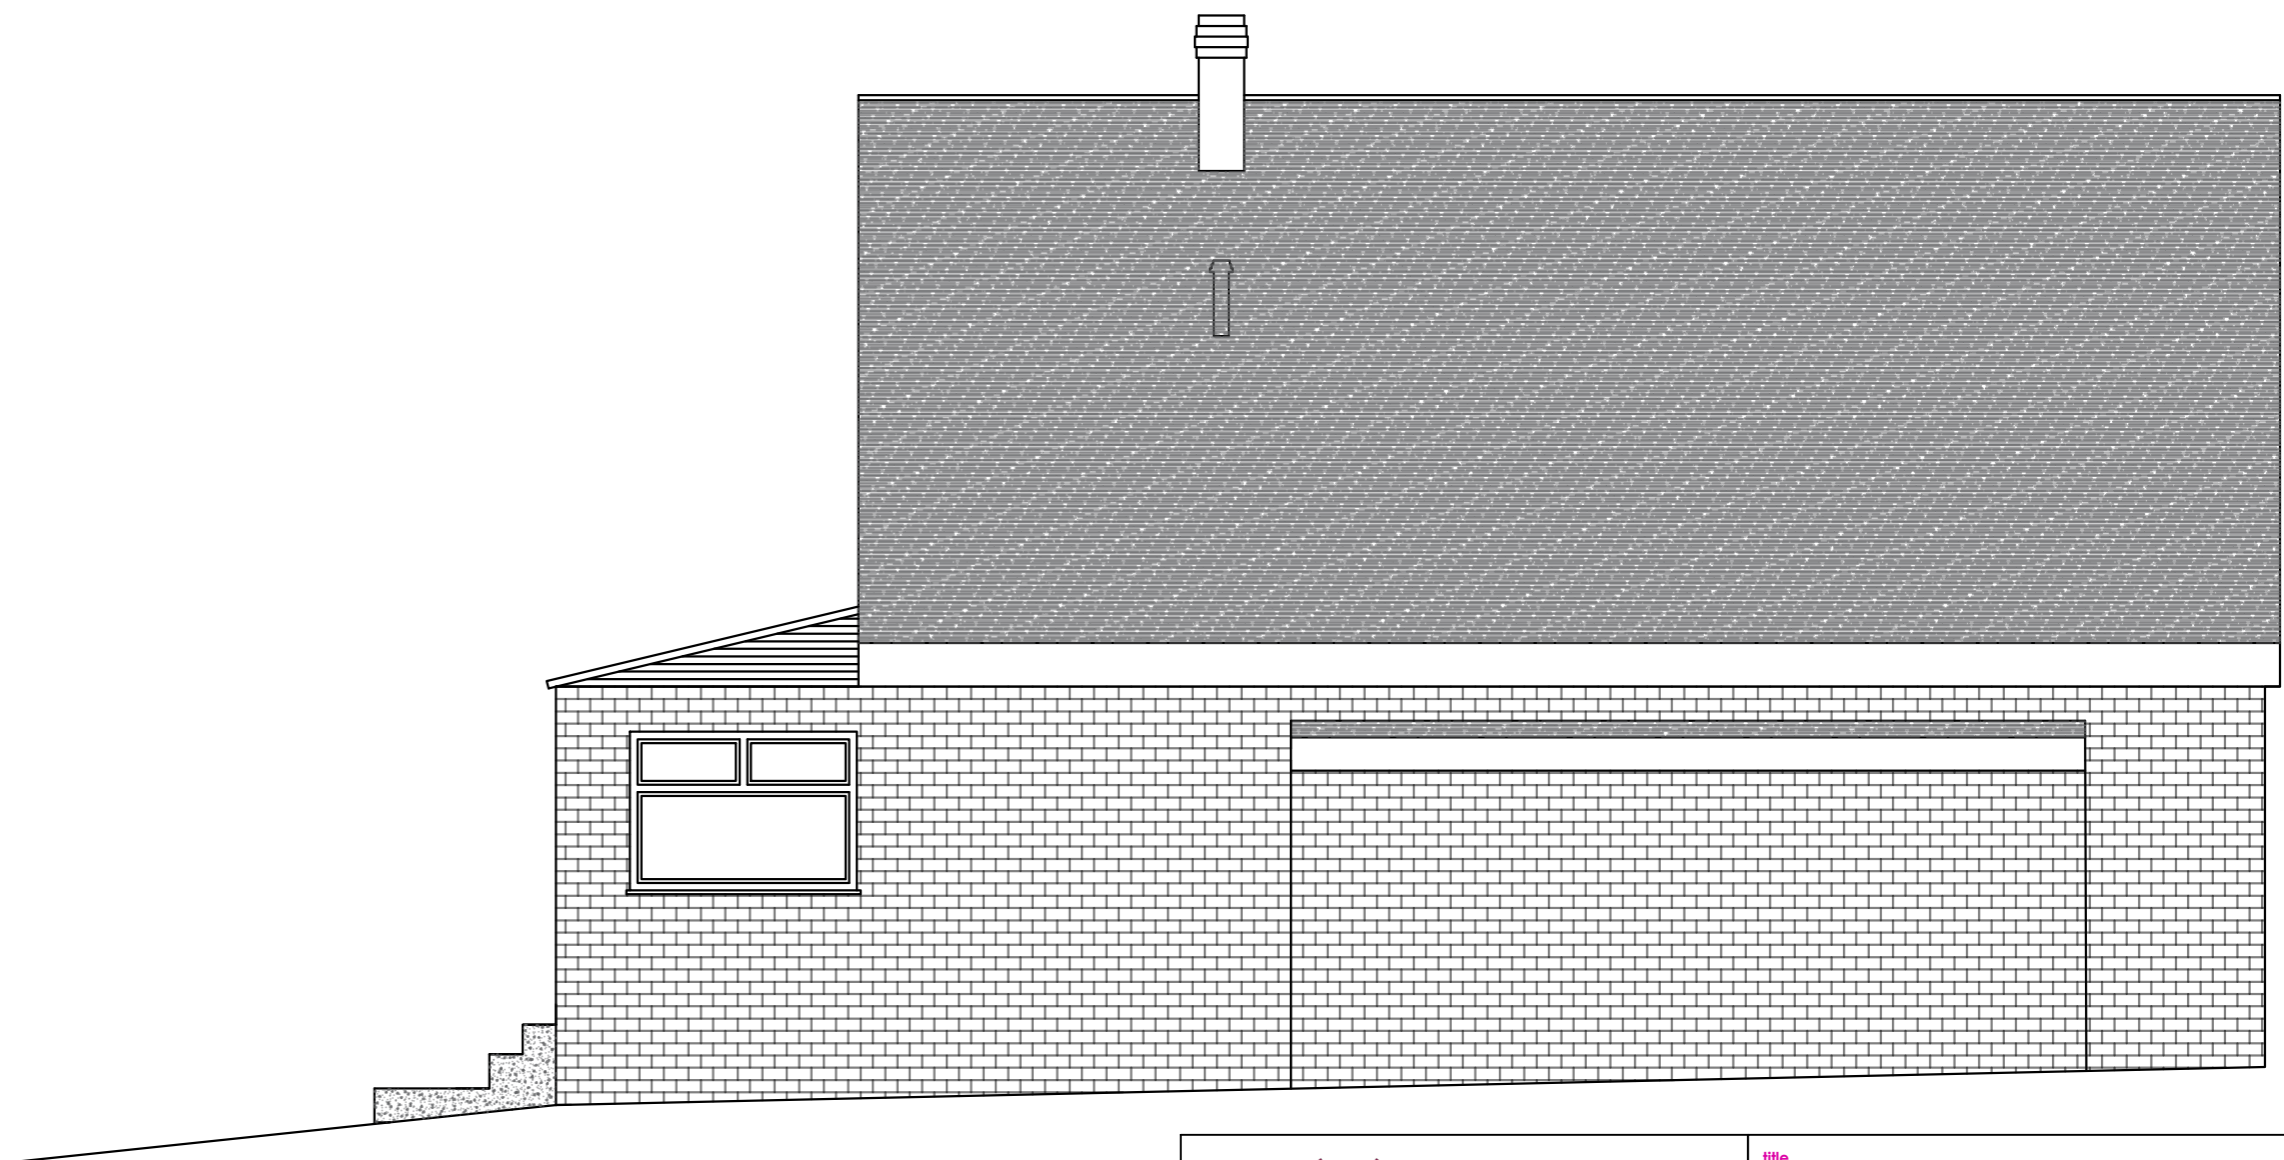

North Facing Elevation
Scale 1:50

Stwadio Y Bwthyn
Yrnystawe
Swansea SA6 5AB
Tel 01792 732724
studio@starki.co.uk
www.starki.co.uk

project
46 Parklands View
Sketty
Swansea

title
Existing Elevations

status
RIBA Workstage 3

date
May 2021

dwg no.
001

scale
A2 @ 1:50

revision
a