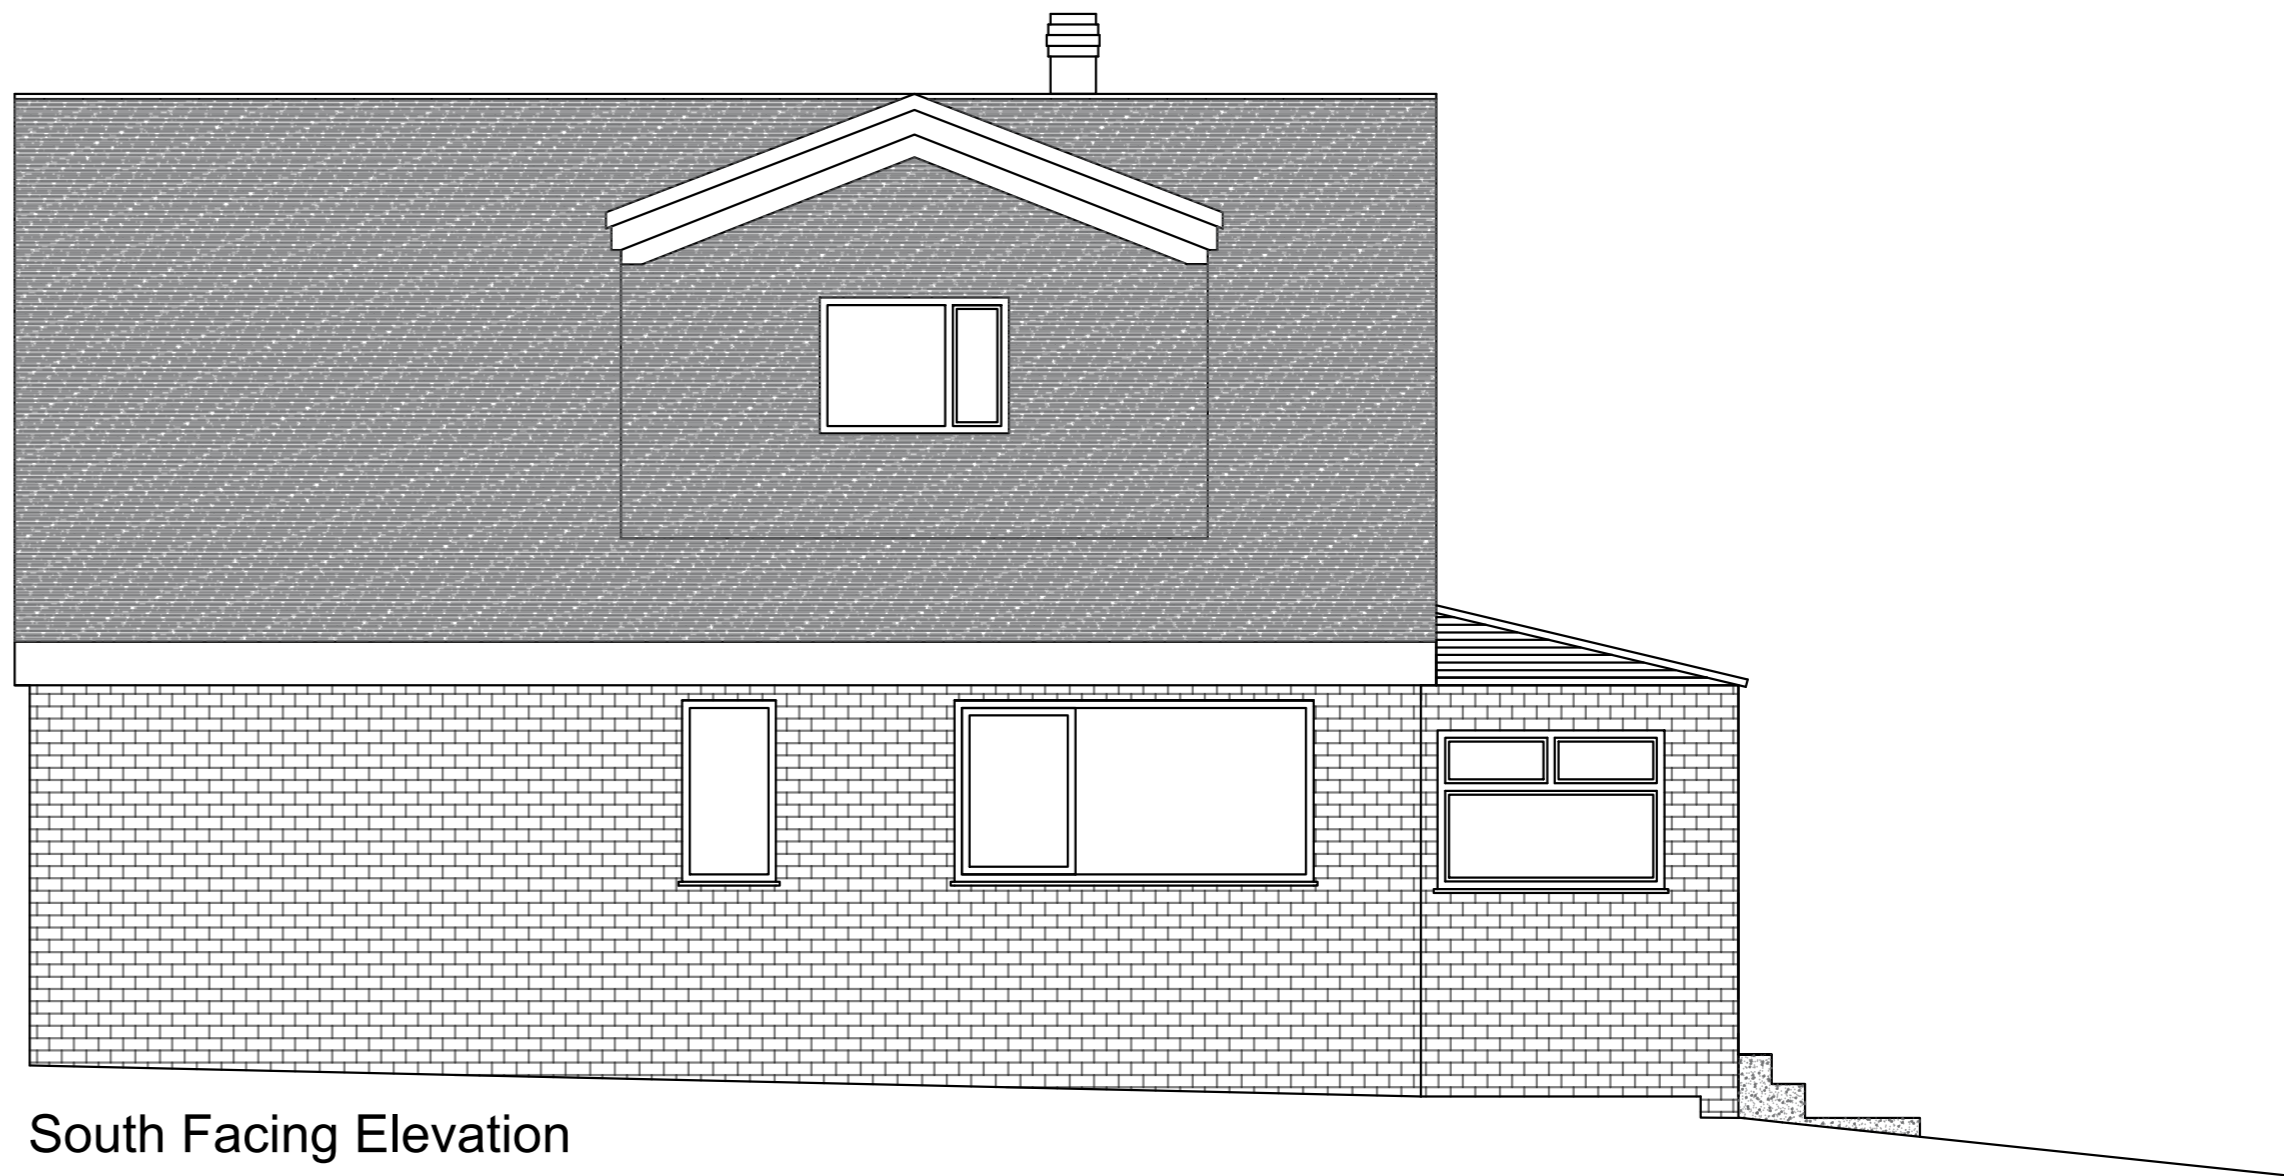

South Facing Elevation
Scale 1:50